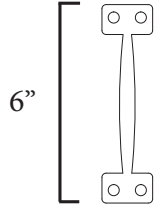

# Traditional Barn Door Handle

6"

Barn Door Pull Handle - Square

Brushed Steel

BD0121

6 1/2"

Barn Door Pull Handle - Square  
Barn Door Pull Handle - Square

Black  
Bronze