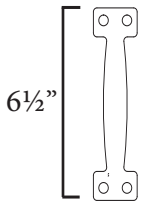

# Traditional Barn Door Handle

6"

Barn Door Pull Handle - Square

Brushed Steel

BD0121

6 1/2"

Barn Door Pull Handle - Square  
Barn Door Pull Handle - Square

Black  
Bronze